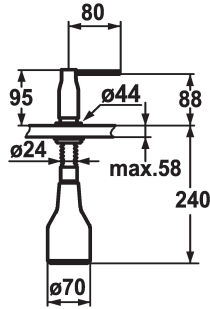

## KWC SIN Soap dispenser

Modell-Linie: ACCESSOIRES | Z.536.332.000  
Accessories | Soap dispensers

### KWC-No.

**536332**  
chromeline

\* Soap dispenser KWC SIN  
\* Easily refillable from top without disassembly  
\* Mounting hole size ø26 mm

\* Scope of delivery:  
- Pump  
- Soap container, filling capacity 350 ml Z.635.713

### Technical Data

Color code
Installation_type
Faucet_typ
Dimension Height
Projection_A

chrome
Pillar installation
G 1"1
95
A 80