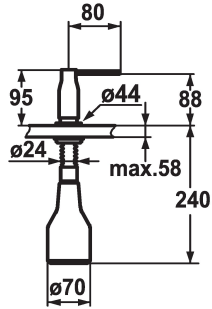

KWC SIN Soap dispenser

Modell-Linie: ACCESSOIRES | Z.536.332.000
Accessories | Soap dispensers

KWC-No.

536332
chromeline

* Soap dispenser KWC SIN
* Easily refillable from top without disassembly
* Mounting hole size ø26 mm

* Scope of delivery:
- Pump
- Soap container, filling capacity 350 ml Z.635.713

Technical Data

Color code
Installation type
Faucet_typ
Dimension Height
Projection A

chromeline
Pillar installation
G 1"1
95
A 80