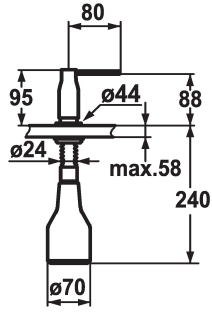

KWC SIN Soap dispenser

Modell-Linie: ACCESSOIRES | Z.536.332.000
Accessories | Soap dispensers

KWC-No.

536332
chromeline

- * Soap dispenser KWC SIN
- * Easily refillable from top without disassembly
- * Mounting hole size $\varnothing 26$ mm

- * Scope of delivery:
 - Pump
 - Soap container, filling capacity 350 ml Z.635.713

Technical Data

Color code
Installation type
Faucet_typ
Measure Height
Projection A

chromeline
Pillar installation
Soap dispenser
95
A 80