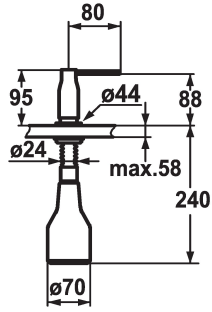

### KWC-No.

**536332**  
chromeline

\* Soap dispenser KWC SIN  
\* Easily refillable from top without disassembly  
\* Mounting hole size  $\varnothing 26$  mm

\* Scope of delivery:  
- Pump  
- Soap container, filling capacity 350 ml Z.635.713

### Tekniset tiedot

ATT-KWC-FARBCODE

chromeline

Installation\_type

Standmontage

Faucet\_typ

07

Measure\_Height