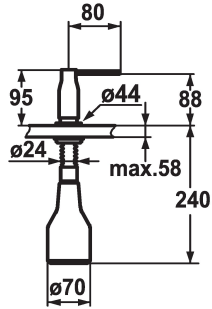

KWC SIN Soap dispenser

Modell-Linie: ACCESSOIRES | Z.536.332.000

KWC-No.

536332
chromeline

* Soap dispenser KWC SIN
* Easily refillable from top without disassembly
* Mounting hole size $\varnothing 26$ mm

* Scope of delivery:
- Pump
- Soap container, filling capacity 350 ml Z.635.713

Dane techniczne

ATT-KWC-FARBCODE

chromeline

Installation_type

Standmontage

Faucet_typ

07

Dimension Height

95

Projection_A

A80