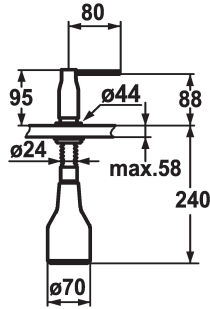

## KWC SIN Soap dispenser

Modell-Linie: ACCESSOIRES | Z.536.332.000  
Sanitetsutrustning | Tvålbehållare

### KWC-No.

**536332**  
chromeline

\* Soap dispenser KWC SIN  
\* Easily refillable from top without disassembly  
\* Mounting hole size  $\varnothing 26$  mm

\* Scope of delivery:  
- Pump  
- Soap container, filling capacity 350 ml Z.635.713

### Technical Data

ATT-KWC-FARBCODE

chromeline

Installation\_type

Standmontage

Faucet\_typ

07

Measure\_Height