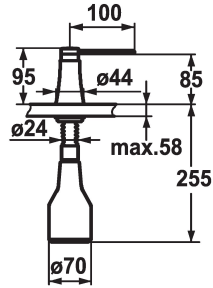

KWC ZOE
Soap dispenser

Modell-Linie: ACCESSOIRES | Z.536.586.000

KWC-No.

536586
chromeline

538345
matt black

536587
decor steel

536932
glacier white

ATT-KWC-FARBCODE

chromeline

matt black

decor steel

glacier white

- * Soap dispenser KWC ZOE
- * Easily refillable from top without disassembly
- * Mounting hole size $\varnothing 26$ mm
- * Scope of delivery:

- Pump
- Soap container, filling capacity 350 ml Z.635.713
- * To be ordered separately (optional or if necessary):
- Escutcheon Z.536.291.000

Technické údaje

ATT-KWC-FARBCODE

Installation_type

Faucet_typ

Measure_Height

Projection_A

chromeline

Standmontage