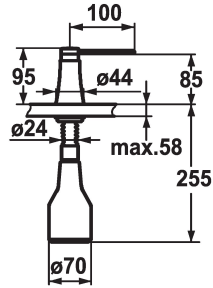

KWC ZOE Soap dispenser

Modell-Linie: ACCESSOIRES | Z.536.586.000
Accessories | Soap dispensers

KWC-No.

536586
chromeline

538345
matt black

536587
decor steel

536932
glacier white

Color code

chromeline

matt black

decor steel

glacier white

* Soap dispenser KWC ZOE
* Easily refillable from top without disassembly
* Mounting hole size ø26 mm
* Scope of delivery:

- Pump
- Soap container, filling capacity 350 ml Z.635.713
* To be ordered separately (optional or if necessary):
- Escutcheon Z.536.291.000

Technical Data

Color code

chromeline

Installation type

Pillar installation

Faucet_typ

Soap dispenser

Measure Height