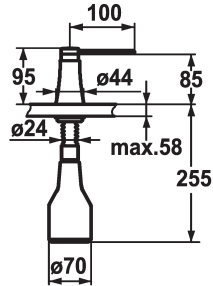

KWC ZOE Soap dispenser

Modell-Linie: ACCESSOIRES | Z.536.586.000

Saniteettivarusteet julkisiin tiloihin | Saippua-annostelijat

KWC-No.

536586
chromeline

538345
matt black

536587
decor steel

536932
glacier white

ATT-KWC-FARBCODE

chromeline

matt black

decor steel

glacier white

- * Soap dispenser KWC ZOE
- * Easily refillable from top without disassembly
- * Mounting hole size $\varnothing 26$ mm
- * Scope of delivery:

- Pump
- Soap container, filling capacity 350 ml Z.635.713
- * To be ordered separately (optional or if necessary):
- Escutcheon Z.536.291.000

Tekniset tiedot

ATT-KWC-FARBCODE

Installation_type

Faucet_typ

Measure_Height

Projection_A

lviCode

chromeline

Standmontage

Seifenspender

95

A100