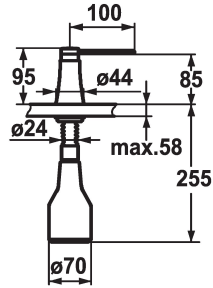

KWC ZOE Soap dispenser

Modell-Linie: ACCESSOIRES | Z.536.586.000

KWC-No.

536586
chromeline

538345
matt black

536587
decor steel

536932
glacier white

ATT-KWC-FARBCODE

chromeline

matt black

decor steel

glacier white

- * Soap dispenser KWC ZOE
- * Easily refillable from top without disassembly
- * Mounting hole size $\varnothing 26$ mm
- * Scope of delivery:

- Pump
- Soap container, filling capacity 350 ml Z.635.713
- * To be ordered separately (optional or if necessary):
- Escutcheon Z.536.291.000

Dane techniczne

ATT-KWC-FARBCODE

Installation_type

Faucet_typ

Dimension Height

Projection_A

chromeline

Standmontage