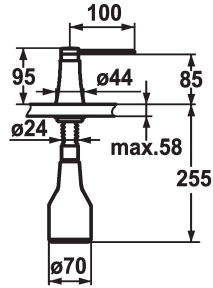

KWC ZOE Soap dispenser

Modell-Linie: ACCESSOIRES | Z.536.586.127

KWC-No.

536586
chromeline

538345
matt black

536587
decor steel

536932
glacier white

ATT-KWC-FARBCODE

chromeline

matt black

decor steel

glacier white

- * Soap dispenser KWC ZOE
- * Easily refillable from top without disassembly
- * Mounting hole size ø26 mm
- * Scope of delivery:

- Pump
- Soap container, filling capacity 350 ml Z.635.713
- * To be ordered separately (optional or if necessary):
- Escutcheon Z.536.292.700

Technické údaje

ATT-KWC-FARBCODE

Installation_type

Faucet_typ

Measure_Height

Projection_A

decor steel

Standmontage