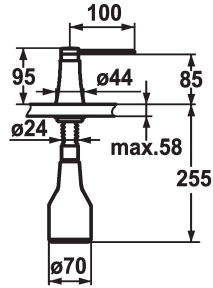

KWC ZOE Soap dispenser

Modell-Linie: ACCESSOIRES | Z.536.586.127
Accessories | Soap dispensers

KWC-No.

536586
chromeline

538345
matt black

536587
decor steel

536932
glacier white

Color code

chrome

matt black

decor steel

glacier white

* Soap dispenser KWC ZOE
* Easily refillable from top without disassembly
* Mounting hole size ø26 mm
* Scope of delivery:

- Pump
- Soap container, filling capacity 350 ml Z.635.713
* To be ordered separately (optional or if necessary):
- Escutcheon Z.536.292.700

Technical Data

Color code

decor steel

Installation_type

Pillar installation

Faucet_typ

Soap dispenser

Dimension Height