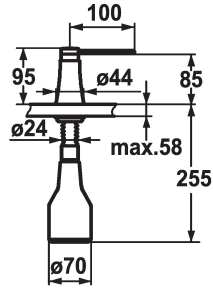

### KWC-No.

**536586**  
chromeline

**538345**  
matt black

**536587**  
decor steel

**536932**  
glacier white

### ATT-KWC-FARBCODE

chromeline

matt black

decor steel

glacier white

- \* Soap dispenser KWC ZOE
- \* Easily refillable from top without disassembly
- \* Mounting hole size  $\varnothing 26$  mm
- \* Scope of delivery:

- Pump
- Soap container, filling capacity 350 ml Z.635.713
- \* To be ordered separately (optional or if necessary):
- Escutcheon Z.536.292.700