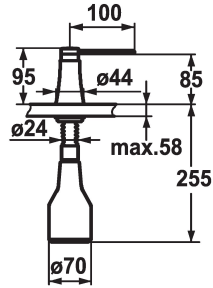

KWC ZOE
Soap dispenser

Modell-Linie: ACCESSOIRES | Z.536.586.127

KWC-No.

536586
chromeline

538345
matt black

536587
decor steel

536932
glacier white

ATT-KWC-FARBCODE

chromeline

matt black

decor steel

glacier white

- * Soap dispenser KWC ZOE
- * Easily refillable from top without disassembly
- * Mounting hole size $\varnothing 26$ mm
- * Scope of delivery:

- Pump
- Soap container, filling capacity 350 ml Z.635.713
- * To be ordered separately (optional or if necessary):
- Escutcheon Z.536.292.700

Dane techniczne

ATT-KWC-FARBCODE

Installation_type

Faucet_typ

Dimension Height

Projection_A

decor steel

Standmontage