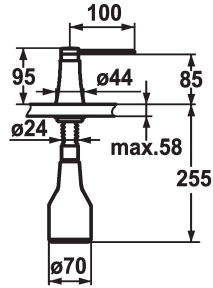

KWC ZOE Soap dispenser

Modell-Linie: ACCESSOIRES | Z.536.586.127
Sanitetsutrustning | Tvålbehållare

KWC-No.

536586
chromeline

538345
matt black

536587
decor steel

536932
glacier white

ATT-KWC-FARBCODE

chromeline

matt black

decor steel

glacier white

* Soap dispenser KWC ZOE
* Easily refillable from top without disassembly
* Mounting hole size ø26 mm
* Scope of delivery:

- Pump
- Soap container, filling capacity 350 ml Z.635.713
* To be ordered separately (optional or if necessary):
- Escutcheon Z.536.292.700

Technical Data

ATT-KWC-FARBCODE

Installation_type

Faucet_typ

Measure_Height

Projection_A

decor steel

Standmontage