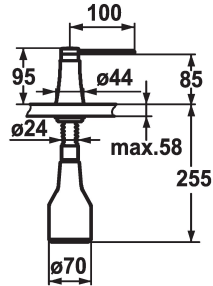

KWC ZOE Soap dispenser

Modell-Linie: ACCESSOIRES | Z.536.586.150

Saniteettivarusteet julkisiin tiloihin | Saippua-annostelijat

KWC-No.

536586
chromeline

538345
matt black

536587
decor steel

536932
glacier white

ATT-KWC-FARBCODE

chromeline

matt black

decor steel

glacier white

- * Soap dispenser KWC ZOE
- * Easily refillable from top without disassembly
- * Mounting hole size ø26 mm
- * Scope of delivery:

- Pump
- Soap container, filling capacity 350 ml Z.635.713
- * To be ordered separately (optional or if necessary):
- Escutcheon Z.536.291.000 or Z.536.292.700

Tekniset tiedot

ATT-KWC-FARBCODE

Installation_type

Faucet_typ

Measure_Height

Projection_A

lviCode

glacier white