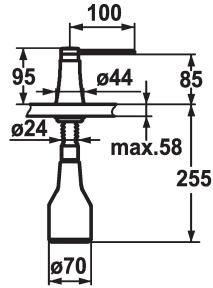

KWC ZOE
Soap dispenser

Modell-Linie: ACCESSOIRES | Z.536.586.150

KWC-No.

536586
chromeline

538345
matt black

536587
decor steel

536932
glacier white

ATT-KWC-FARBCODE

chromeline

matt black

decor steel

glacier white

- * Soap dispenser KWC ZOE
- * Easily refillable from top without disassembly
- * Mounting hole size $\varnothing 26$ mm
- * Scope of delivery:

- Pump
- Soap container, filling capacity 350 ml Z.635.713
- * To be ordered separately (optional or if necessary):
- Escutcheon Z.536.291.000 or Z.536.292.700

Dane techniczne

ATT-KWC-FARBCODE

Installation_type

Faucet_typ

Dimension Height

Projection_A

glacier white

Standmontage