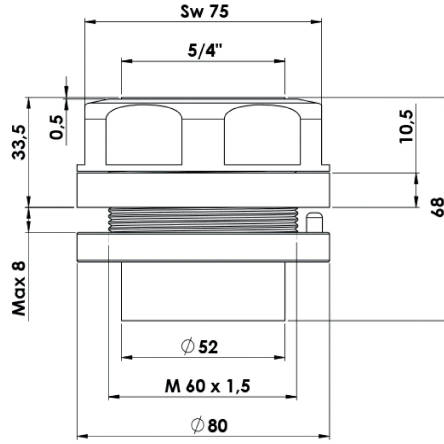

KWC GASTRO Preassembled socket 5/4"

Modell-Linie: SPAREPARTS | Z.538.008.000
Taps | Complementary parts taps

KWC-No.

538008
chromeline

* Preassembled socket 5/4"
* Mounting hole size
* Suitable for:

- KWC GASTRO
- 2-handle and lever mixer
- one hole mixer

Technical Data

Color code

chrome

Faucet_typ

IP31