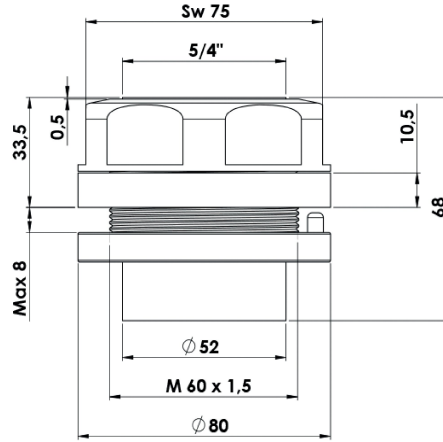

## KWC GASTRO

Preassembled socket 5/4"

Modell-Linie: SPAREPARTS | Z.538.008.000

Taps | Complementary parts taps

### KWC-No.

**538008**

chromeline

\* Preassembled socket 5/4"

\* Mounting hole size

\* Suitable for:

- KWC GASTRO

- 2-handle and lever mixer

- one hole mixer