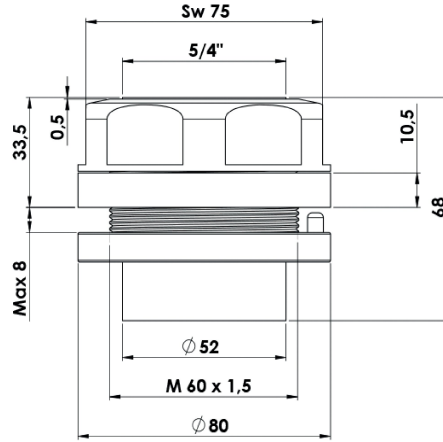

KWC GASTRO

Preassembled socket 5/4"

Modell-Linie: SPAREPARTS | Z.538.008.000

Taps | Complementary parts taps

KWC-No.

538008

chromeline

* Preassembled socket 5/4"

* Mounting hole size

* Suitable for:

- KWC GASTRO

- 2-handle and lever mixer

- one hole mixer

Technical Data

Color code

chromeline