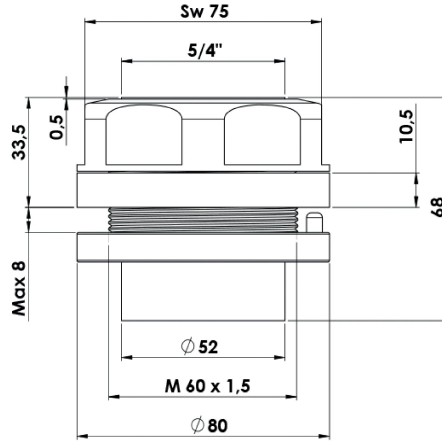

## KWC GASTRO Preassembled socket 5/4"

Modell-Linie: SPAREPARTS | Z.538.008.000

### KWC-No.

**538008**  
chromeline

\* Preassembled socket 5/4"  
\* Mounting hole size  
\* Suitable for:

- KWC GASTRO  
- 2-handle and lever mixer  
- one hole mixer

### Technical Data

ATT-KWC-FARBCODE

chromeline

Faucet\_typ

31