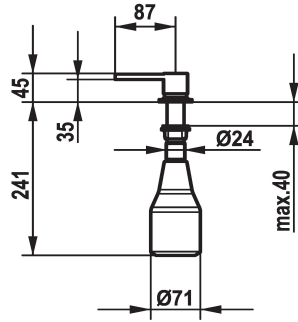

KWC ERA
Soap dispenser

Modell-Linie: ACCESSOIRES | Z.538.038.700

KWC-No.

538038
stainless steel

- * Soap dispenser KWC ERA
- * Easily refillable from top without disassembly
- * Mounting hole size $\varnothing 26$ mm

- * Scope of delivery:
 - Pump
 - Soap container, filling capacity 350 ml Z.538.053

Technické údaje

ATT-KWC-FARBCODE

stainless steel

Installation_type

Standmontage

Faucet_typ

Seifenspender

Measure_Height

45

Projection_A

A85