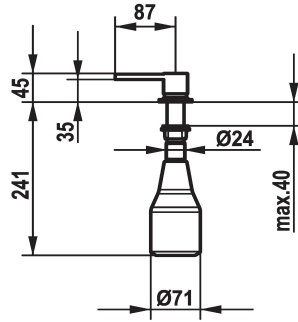

## KWC ERA Soap dispenser

Modell-Linie: ACCESSOIRES | Z.538.038.700  
Accessories | Soap dispensers

### KWC-No.

**538038**

stainless steel

- \* Soap dispenser KWC ERA
- \* Easily refillable from top without disassembly
- \* Mounting hole size ø26 mm

- \* Scope of delivery:
- Pump
- Soap container, filling capacity 350 ml Z.538.053

### Technical Data

Color code
Installation_type
Faucet_typ
Dimension Height
Projection_A

stainless steel
Pillar installation
G 1"1
45
A 85