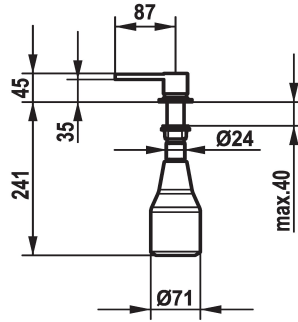

KWC ERA Soap dispenser

Modell-Linie: ACCESSOIRES | Z.538.038.700
Accessories | Soap dispensers

KWC-No.

538038
stainless steel

- * Soap dispenser KWC ERA
- * Easily refillable from top without disassembly
- * Mounting hole size ø26 mm

- * Scope of delivery:
- Pump
- Soap container, filling capacity 350 ml Z.538.053

Technical Data

Color code
Installation type
Faucet_typ
Dimension Height
Projection A

stainless steel
Pillar installation
Soap dispenser
45
A 85