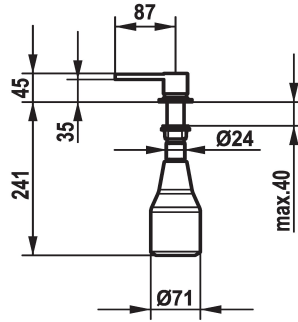

## KWC ERA Soap dispenser

Modell-Linie: ACCESSOIRES | Z.538.038.700  
Accessories | Soap dispensers

### KWC-No.

**538038**  
stainless steel

- \* Soap dispenser KWC ERA
- \* Easily refillable from top without disassembly
- \* Mounting hole size ø26 mm

- \* Scope of delivery:
- Pump
- Soap container, filling capacity 350 ml Z.538.053

### Technical Data

Color code
Installation type
Faucet_typ
Measure Height
Projection A

stainless steel
Pillar installation
Soap dispenser
45
A 85