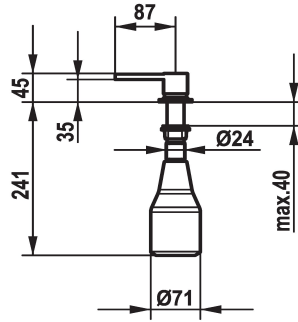

KWC ERA Soap dispenser

Modell-Linie: ACCESSOIRES | Z.538.038.700

Saniteettivarusteet julkisiin tiloihin | Saippua-annostelijat

KWC-No.

538038

stainless steel

- * Soap dispenser KWC ERA
- * Easily refillable from top without disassembly
- * Mounting hole size ø26 mm

- * Scope of delivery:
- Pump
- Soap container, filling capacity 350 ml Z.538.053

Tekniset tiedot

ATT-KWC-FARBCODE

stainless steel

Installation_type

Standmontage

Faucet_typ

Seifenspender

Measure_Height

45

Projection_A

A85

IviCode

0