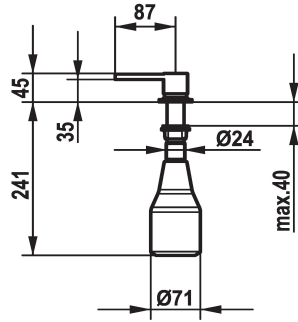

KWC ERA
Soap dispenser

Modell-Linie: ACCESSOIRES | Z.538.038.700

KWC-No.

538038

stainless steel

- * Soap dispenser KWC ERA
- * Easily refillable from top without disassembly
- * Mounting hole size $\varnothing 26$ mm

- * Scope of delivery:
- Pump
- Soap container, filling capacity 350 ml Z.538.053

Dane techniczne

ATT-KWC-FARBCODE

stainless steel

Installation_type

Standmontage

Faucet_typ

07

Dimension Height

45

Projection_A

A85