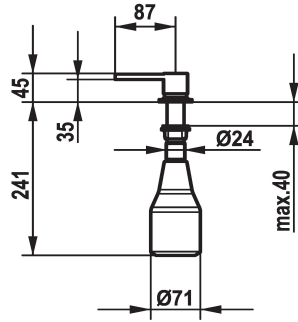

## KWC ERA Soap dispenser

Modell-Linie: ACCESSOIRES | Z.538.038.700  
Sanitetsutrustning | Tvålbehållare

### KWC-No.

**538038**  
stainless steel

\* Soap dispenser KWC ERA  
\* Easily refillable from top without disassembly  
\* Mounting hole size  $\varnothing 26$  mm

\* Scope of delivery:  
- Pump  
- Soap container, filling capacity 350 ml Z.538.053

### Technical Data

ATT-KWC-FARBCODE

stainless steel

Installation\_type

Standmontage

Faucet\_typ

07

Measure\_Height