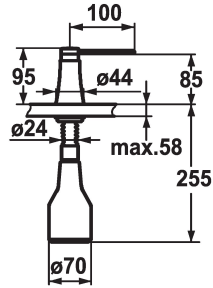

KWC ZOE Soap dispenser

Modell-Linie: ACCESSOIRES | Z.536.586.176

KWC-No.

536586
chromeline

538345
matt black

536587
decor steel

536932
glacier white

ATT-KWC-FARBCODE

chromeline

matt black

decor steel

glacier white

- * Soap dispenser KWC ZOE
- * Easily refillable from top without disassembly
- * Mounting hole size $\varnothing 26$ mm
- * Scope of delivery:

- Pump
- Soap container, filling capacity 350 ml Z.635.713
- * To be ordered separately (optional or if necessary):
- Escutcheon Z.536.291.000 or Z.536.292.700

Technické údaje

ATT-KWC-FARBCODE

Installation_type

Faucet_typ

Measure_Height

Projection_A

matt black

Standmontage