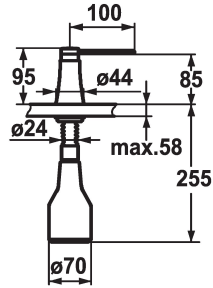

## KWC ZOE Soap dispenser

Modell-Linie: ACCESSOIRES | Z.536.586.176  
Accessories | Soap dispensers

### KWC-No.

**536586**  
chromeline

**538345**  
matt black

**536587**  
decor steel

**536932**  
glacier white

### Color code

chromeline

matt black

decor steel

glacier white

\* Soap dispenser KWC ZOE  
\* Easily refillable from top without disassembly  
\* Mounting hole size  $\varnothing 26$  mm  
\* Scope of delivery:

- Pump  
- Soap container, filling capacity 350 ml Z.635.713  
\* To be ordered separately (optional or if necessary):  
- Escutcheon Z.536.291.000 or Z.536.292.700