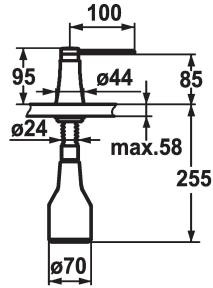

KWC ZOE Soap dispenser

Modell-Linie: ACCESSOIRES | Z.536.586.176

Saniteettivarusteet julkisiin tiloihin | Saippua-annostelijat

KWC-No.

536586
chromeline

538345
matt black

536587
decor steel

536932
glacier white

ATT-KWC-FARBCODE

chromeline

matt black

decor steel

glacier white

- * Soap dispenser KWC ZOE
- * Easily refillable from top without disassembly
- * Mounting hole size $\varnothing 26$ mm
- * Scope of delivery:

- Pump
- Soap container, filling capacity 350 ml Z.635.713
- * To be ordered separately (optional or if necessary):
- Escutcheon Z.536.291.000 or Z.536.292.700

Tekniset tiedot

ATT-KWC-FARBCODE

Installation_type

Faucet_typ

Measure_Height

Projection_A

lviCode

matt black

Standmontage

Seifenspender

95