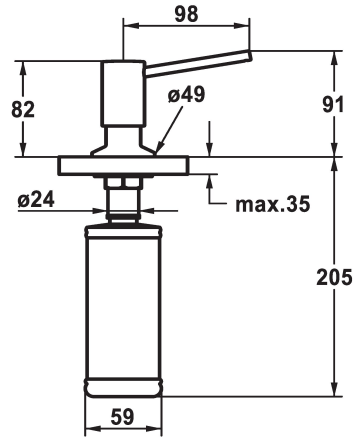

KWC BASIC Soap dispenser

Modell-Linie: ACCESSOIRES | Z.538.409.177

KWC-No.

538409
chromeline

538410
matt black

538411
brushed steel

ATT-KWC-FARBCODE

chromeline

matt black

brushed steel

* Soap dispenser KWC BASIC
* Easily refillable from top without disassembly
* Mounting hole size $\varnothing 26$ mm

* Scope of delivery:
- Pump
- Soap container, filling capacity 320 ml Z.639.549

Technické údaje

ATT-KWC-FARBCODE

Faucet_typ

Measure_Height

Projection_A

brushed steel

07

91