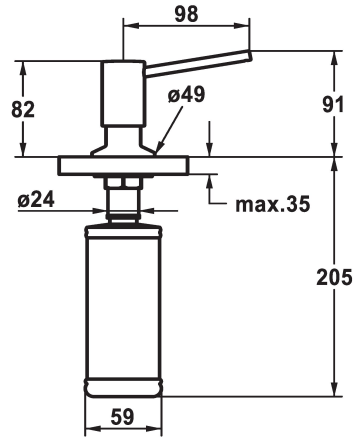

KWC BASIC Soap dispenser

Modell-Linie: ACCESSOIRES | Z.538.409.177
Accessories | Soap dispensers

KWC-No.

538409
chromeline

538410
matt black

538411
brushed steel

Color code

chromeline

matt black

brushed steel

* Soap dispenser KWC BASIC
* Easily refillable from top without disassembly
* Mounting hole size ø26 mm

* Scope of delivery:
- Pump
- Soap container, filling capacity 320 ml Z.639.549

Technical Data

Color code

brushed steel

Faucet_typ

G 1"1

Measure Height

91

Projection A