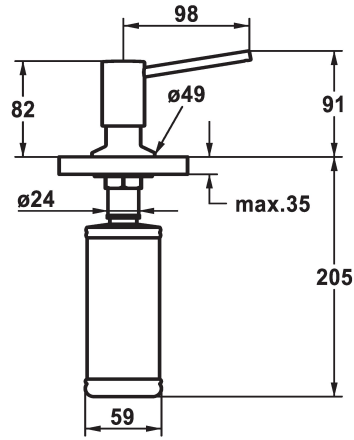

KWC BASIC Soap dispenser

Modell-Linie: ACCESSOIRES | Z.538.409.177

Saniteettivarusteet julkisiin tiloihin | Saippua-annostelijat

KWC-No.

538409
chromeline

538410
matt black

538411
brushed steel

ATT-KWC-FARBCODE

chromeline

matt black

brushed steel

* Soap dispenser KWC BASIC
* Easily refillable from top without disassembly
* Mounting hole size ø26 mm

* Scope of delivery:
- Pump
- Soap container, filling capacity 320 ml Z.639.549

Tekniset tiedot

ATT-KWC-FARBCODE

Faucet_typ

Measure_Height

Projection_A

lviCode

brushed steel

Seifenspender