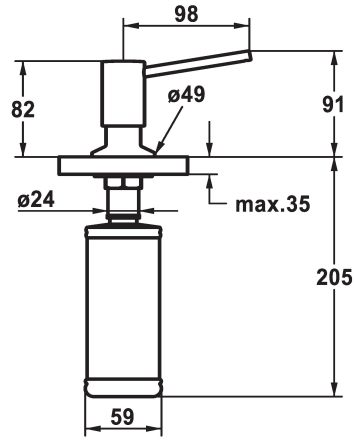

KWC BASIC Soap dispenser

Modell-Linie: ACCESSOIRES | Z.538.409.177

KWC-No.

538409
chromeline

538410
matt black

538411
brushed steel

ATT-KWC-FARBCODE

chromeline

matt black

brushed steel

* Soap dispenser KWC BASIC
* Easily refillable from top without disassembly
* Mounting hole size $\varnothing 26$ mm

* Scope of delivery:
- Pump
- Soap container, filling capacity 320 ml Z.639.549

Dane techniczne

ATT-KWC-FARBCODE

Faucet_typ

Dimension Height

Projection_A

brushed steel

07

91