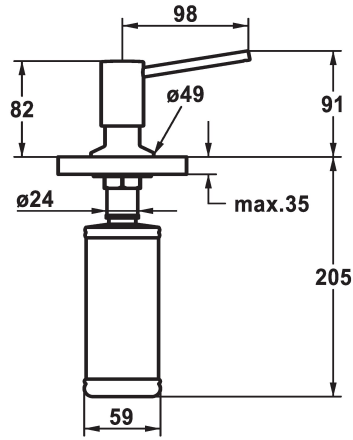

## KWC BASIC Soap dispenser

Modell-Linie: ACCESSOIRES | Z.538.409.177  
Sanitetsutrustning | Tvålbehållare

### KWC-No.

**538409**  
chromeline

**538410**  
matt black

**538411**  
brushed steel

### ATT-KWC-FARBCODE

chromeline

matt black

brushed steel

\* Soap dispenser KWC BASIC  
\* Easily refillable from top without disassembly  
\* Mounting hole size ø26 mm

\* Scope of delivery:  
- Pump  
- Soap container, filling capacity 320 ml Z.639.549

### Technical Data

ATT-KWC-FARBCODE

Faucet\_typ

Measure\_Height

Projection\_A

brushed steel

07

91