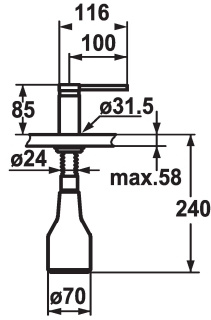

KWC AVA 2.0 Soap dispensers

Modell-Linie: ACCESSOIRES | Z.536.159.176
Accessories | Soap dispensers

KWC-No.

536159
chromeline

538981
matt black

536177
decor steel

Color code

chromeline

matt black

decor steel

* Soap dispenser KWC AVA
* Easily refillable from top without disassembly
* Mounting hole size $\varnothing 26$ mm

* Scope of delivery:
- Pump
- Soap container, filling capacity 350 ml Z.635.713

Technical Data

Color code

matt black

Faucet_typ

Soap dispenser

Measure Height

85

Projection A