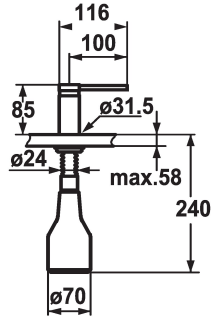

KWC AVA 2.0 Soap dispensers

Modell-Linie: ACCESSOIRES | Z.536.159.176

Saniteettivarusteet julkisiin tiloihin | Saippua-annostelijat

KWC-No.

536159
chromeline

538981
matt black

536177
decor steel

ATT-KWC-FARBCODE

chromeline

matt black

decor steel

* Soap dispenser KWC AVA
* Easily refillable from top without disassembly
* Mounting hole size $\varnothing 26$ mm

* Scope of delivery:
- Pump
- Soap container, filling capacity 350 ml Z.635.713

Tekniset tiedot

ATT-KWC-FARBCODE

Faucet_typ

Measure_Height

Projection_A

lviCode

matt black

Seifenspender