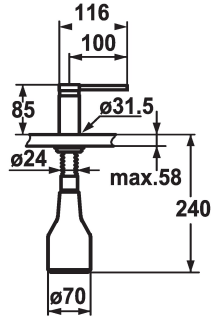

**KWC** AVA 2.0  
Soap dispensers

Modell-Linie: ACCESSOIRES | Z.536.159.176

**KWC-No.**

**536159**  
chromeline

**538981**  
matt black

**536177**  
decor steel

**ATT-KWC-FARBCODE**

chromeline

matt black

decor steel

\* Soap dispenser KWC AVA  
\* Easily refillable from top without disassembly  
\* Mounting hole size  $\varnothing 26$  mm

\* Scope of delivery:  
- Pump  
- Soap container, filling capacity 350 ml Z.635.713

**Dane techniczne**

ATT-KWC-FARBCODE

Faucet\_typ

Dimension Height

Projection\_A

matt black

Seifenspender

85