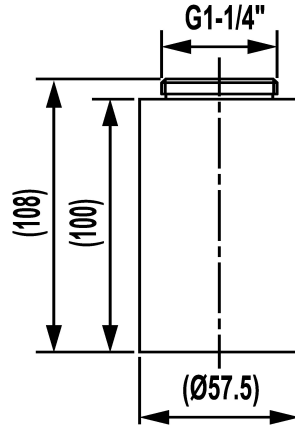

KWC GASTRO E

Base 100 mm

Modell-Linie: SPAREPARTS | Z.539.000.700

KWC-No.

539000

stainless steel

* Base 100 mm

* Suitable for:

- KWC GASTRO E

NEW

Technical Data

ATT-KWC-FARBCODE

Faucet_typ

Measure_L

stainless steel

32