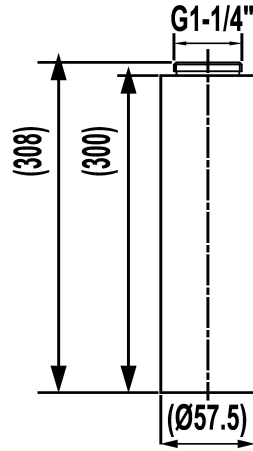

## KWC GASTRO E

Base 300 mm

Modell-Linie: SPAREPARTS | Z.539.001.700

Taps | Complementary parts taps

### KWC-No.

**539001**

stainless steel

\* Base 300 mm

\* Suitable for:

- KWC GASTRO E

NEW

### Technical Data

Color code

stainless steel

Faucet\_typ

accessory

Measure Lenght

L 300