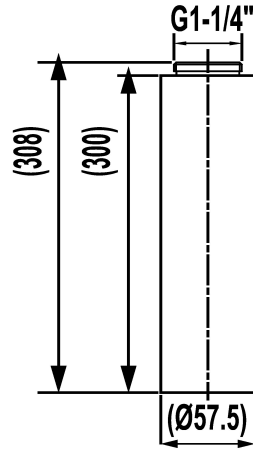

**KWC GASTRO E**  
Base 300 mm

Modell-Linie: SPAREPARTS | Z.539.001.700

**KWC-No.**

**539001**  
stainless steel

\* Base 300 mm  
\* Suitable for:

**Technical Data**

ATT-KWC-FARBCODE  
Faucet\_typ  
Measure\_L

- KWC GASTRO E

stainless steel  
32  
L300

NEW