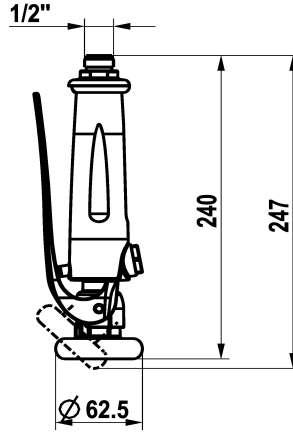

## KWC GASTRO Pre-rinse spray

Modell-Linie: SPAREPARTS | Z.539.030.145

### KWC-No.

**539030**  
graphite grey, 1/2" thread

\* Pre-rinse spray  
- with integrated delayed closing device to minimize water hammer

- with valve maintenance unit for cleaning and swivelling sieve jet  
\* Connecting thread 1/2"