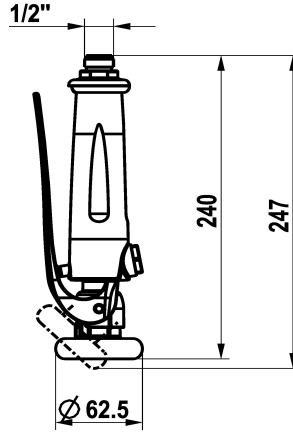

KWC GASTRO Pre-rinse spray

Modell-Linie: SPAREPARTS | Z.539.030.145
Spare parts | Spare parts taps

KWC-No.

539030
graphite grey, 1/2" thread

* Pre-rinse spray
- with integrated delayed closing device to minimize water hammer

- with valve maintenance unit for cleaning and swivelling sieve jet
* Connecting thread 1/2"

NEW

Technical Data

Spray: Flow rate

15 l/min (3 bar)

Connection

G 1/2"

Color code