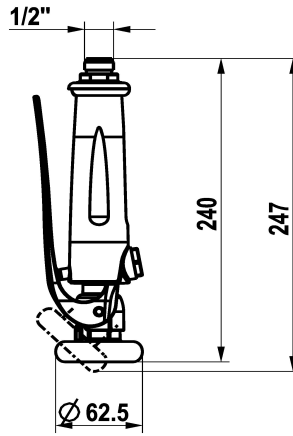

KWC GASTRO Pre-rinse spray

Modell-Linie: SPAREPARTS | Z.539.030.145

KWC-No.

539030
graphite grey, 1/2" thread

* Pre-rinse spray
- with integrated delayed closing device to minimize water hammer

- with valve maintenance unit for cleaning and swivelling sieve jet
* Connecting thread 1/2"

NEW

Dane techniczne

A_Spray (kitchen)

Connection

ATT-KWC-FARBCODE

Faucet_typ

15 l/min (3 bar)

G1/2"