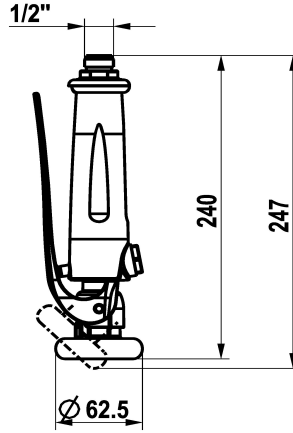

KWC GASTRO Pre-rinse spray

Modell-Linie: SPAREPARTS | Z.539.030.145

KWC-No.

539030
graphite grey, 1/2" thread

* Pre-rinse spray
- with integrated delayed closing device to minimize water hammer

- with valve maintenance unit for cleaning and swivelling sieve jet
* Connecting thread 1/2"

NEW

Technical Data

A_Spray (kitchen)

Connection

ATT-KWC-FARBCODE

Faucet_typ

15 l/min (3 bar)

G1/2"