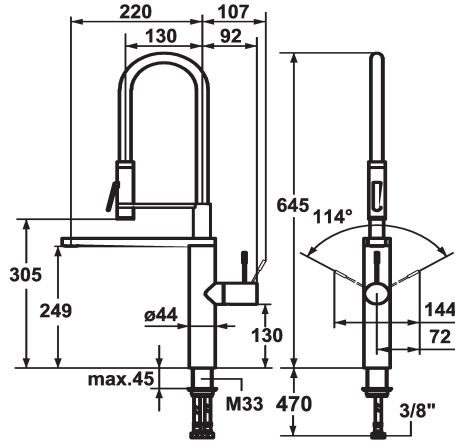

KWC ONO Lever mixer - Kitchen

Modell-Linie: ONO | 10.151.423.000FL ++
Taps | Manual taps

KWC-No.

10.151.423.000FL

all chrome, A 220, flexible connection hoses

10.151.423.700FL

stainless steel, A 220, flexible connection hoses

- HighFlex patented spring hose technology
- Lever installation possible on the right or left side
- Surgical-grade hardened stainless steel lever
- TouchProtect - anti-scald protection thanks to the "double skin" principle
- Integrated vacuum diversion
- EasyLock - a pull-out spray that easily slides back into place
- Swivel spout 360°
 - Neoperl® SLIM®
- Professional spray 360° turn
 - SprayClean - easy to clean and actively prevents limescale buildup
 - PowerClean - needle spray mode
- OptimalSpace - ample space for washing or working
- KWC cartridge M 35 H
 - with ceramic discs
 - flow rate and temperature continuously variable
- Flexible connection hoses 3/8"
- Fastening by means of threaded sleeve M33 x 1.5
- Mounting hole size 35 mm
- Scope of delivery:
 - Spray holder Z.535.963
- Flow rate 11 l/min (3 bar)
Spray: Flow rate 3 l/min (3 bar)
Acoustic group I