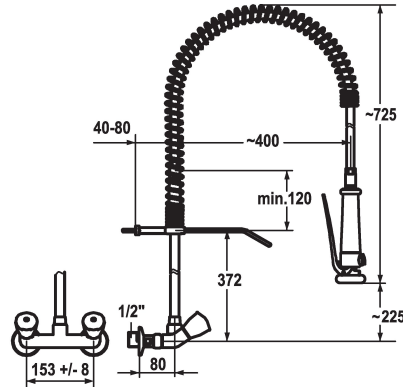

Modell-Linie: GASTRO | K.24.42.70.000C78

Umyvadlové armatury | Hydraulické armatury

KWC-No.

100456

chromeline, AD 153 +/- 8 mm

- * Two-handle mixer
- * Suspension spring
- * KWC CORONA metal handles, removable
- * TouchProtect - anti-scald protection thanks to the "double skin" principle
- * Intrinsically safe against backflow
- * Pre-rinse spray
- with integrated delayed closing device to minimize water hammer with valve maintenance unit for cleaning

- SprayClean - easy to clean and actively prevents limescale buildup
- SprayLock - lockable jet spray
- PowerClean - needle spray mode
- * OptimalSpace - ample space for washing or working
- * Flat valves M20 x 1.25
- stainless steel valve seat
- * Wall connections 1/2" x 3/4", with shut-off valve L 40 eccentric 4 mm

Technické údaje

A_Spray (kitchen)

ATT-KWC-FARBCODE

Installation_type

Faucet_typ

Measure_Height

G_Acoustic group

Projection_A

Connection measure

ATT-KWC-MASS-WASSERAUSTRITT

Materiál

15 l/min (3 bar)

chromeline

montáž na stěnu

03

930