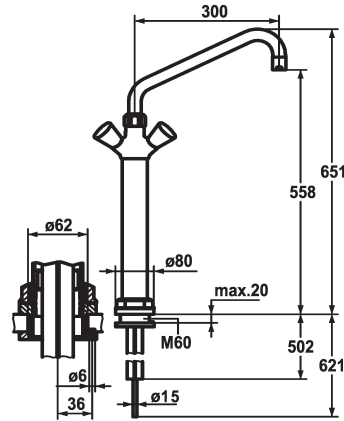

KWC GASTRO

Two-handle mixer - Commercial kitchen

Modell-Linie: GASTRO | K.24.41.32.000C07

Taps | Manual taps

KWC-No.

100931

chromeline, A 300

100933

chromeline, A 450

- Two-handle mixer
- Pillar 300 mm
- KWC CORONA metal handles, removable
- Automatic outlet draining
- Preassembled socket
- Swivel spout 360°
- with adjustable gland

Projection_A

A 300

A 450

- Jet regulator
- OptimalSpace - ample space for washing or working
- Flat valves M20 x 1.25
- stainless steel valve seat
- Copper tubes $\varnothing 15$ mm
- Mounting hole size $\varnothing 62$ mm

Technical Data

Flow rate	60 l/min (3bar)
Connection	Copper tubes
Spout	swivel
Color code	chrome
Installation_type	Pillar installation
Faucet_typ	Installation aids and tools
Dimension Height	651
Acoustic group	U
Projection_A	A 300
Dimension Water outlet	558
material	Brass

Flow rate	60 l/min (3bar)
Connection	Copper tubes
Spout	swivel
Color code	chrome
Installation_type	Pillar installation
Faucet_typ	Installation aids and tools
Dimension Height	651
Acoustic group	U
Projection_A	A 300
Dimension Water outlet	558
material	Brass