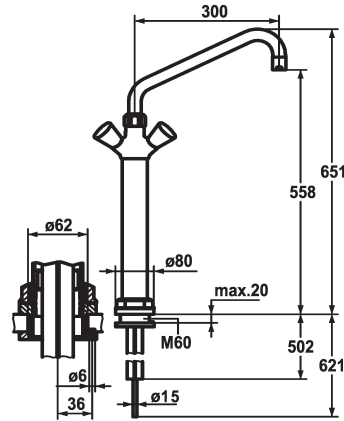

KWC GASTRO

Two-handle mixer - Commercial kitchen

Modell-Linie: GASTRO | K.24.41.32.000C07

Taps | Manual taps

KWC-No.

100931
chromeline, A 300

100933
chromeline, A 450

- * Two-handle mixer
- * Pillar 300 mm
- * KWC CORONA metal handles, removable
- * Automatic outlet draining
- * Preassembled socket
- * Swivel spout 360°
- with adjustable gland

Projection A

A 300

A 450

- Jet regulator
- * OptimalSpace - ample space for washing or working
- * Flat valves M20 x 1.25
- stainless steel valve seat
- * Copper tubes $\varnothing 15$ mm
- * Mounting hole size $\varnothing 62$ mm

Technical Data

Flow rate
Connection
Spout
Color code
Installation type
Faucet_typ
Dimension Height
Acoustic group
Projection A
Dimension Water outlet
material

60 l/min (3bar)
Copper tubes
swivel
chromeline
Pillar installation
Installation aids and tools
651
U
A 300
558
Brass